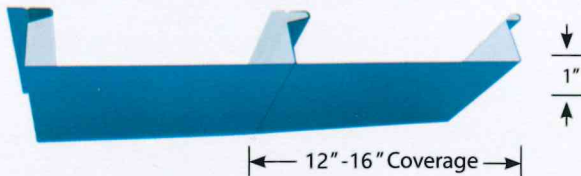

BOSS FLUSH SOFFIT

The go to panel for all of your soffit needs.